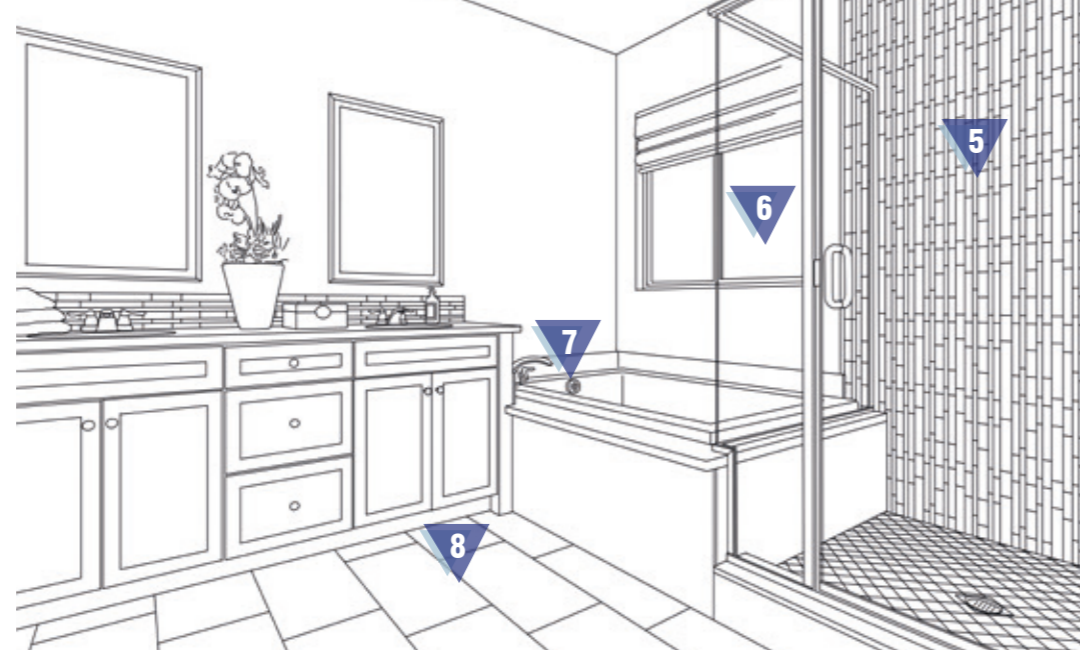

13 SVERNICIATUTTO
Extra-strong paint remover

Extra-strong gel, for the removal of paints, varnishes and enamels from walls, plaster and painted metals. Totally free from chlorinated solvents.

6 GLASS PROTECTOR
Nanotechnological protective for glass surfaces

Nanotechnological water and oil-repellent protective for glass surfaces such as shower boxes, windows, furniture. It does not alter the color characteristics of the materials, greatly facilitating cleaning operations.

7 CIR SANI
Cleaner and descaler for hard surfaces in washrooms and toilets

Product suitable for cleaning and descaling water spots from toilets, bathroom fittings, sinks, shower stalls and tiles, leaving a shiny effect. Citrus scented.

8 PULIFUGHE
Concentrated grout cleaner

Concentrated acidic grout cleaner for tiled floors. It's best suited to resistant surfaces such as cotto, gres, clinker and unpolished natural stone. Supplied with trigger.

16 SMACK SPRAY
Stain remover spray for surfaces and floors

Stain remover spray for surfaces and floors, artifacts, stone and concrete. Effectively removes greasy and oily halos from absorbent materials.

15 SALVACUCINA
Polyurethane monocomponent finishing for kitchen countertops

Polyurethane monocomponent finishing and protective, in solvent mixture, designed to protect kitchen countertops and surfaces used for food processing. Supplied with roller applicator.

14 TERMINATOR
Universal extrastrong degreaser

Universal extrastrong degreaser. Rapidly removes greasy and oily stains, wax and organic dirt in general. The 1 liter bottle is supplied with trigger.